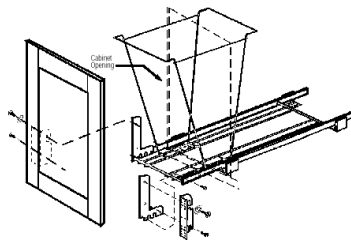

RV SERIES PULL-OUT WASTE CONTAINERS

- Available in a variety of sizes to accommodate almost any cabinet space.
- Regarded as best in the industry, the RV Series feature a heavy-duty wire frame construction & ball-bearing slides.
- Packaged fully assembled & have a lifetime guarantee.
- S-suffix designates units with full-extension slides.

ORDER #	BINS/QUARTS	HEIGHT	WIDTH	DEPTH	COLOR	PKG.	UNIT
RV-8PB	1/20	15-7/8"	8-7/8"	16"	WHITE	1	EACH
RV-9PB	1/30	19-1/4"	9-1/2"	22"	WHITE	1	EACH
RV-12PB	1/35	19"	10-5/8"	22"	WHITE	1	EACH
RV-12PBL	1/28	20-3/8"	10-1/2"	22"	WHITE	1	EACH
RV-12PB-50 S	1/50	24-1/4"	12-1/4"	22"	WHITE	1	EACH
RV-14PB S	1/20	16-3/8"	14-5/8"	16"	WHITE	1	EACH
RV-15PB-2 S	2/27	19-1/8"	11-3/16"	22-1/4"	WHITE	1	EACH
RV-18PB-1	1/35	19-1/4"	14-3/8"	22"	WHITE	1	EACH
RV-18PB-2 S	2/35	19-1/4"	14-3/8"	22"	WHITE	1	EACH

RV SERIES DOOR MOUNT KIT

- FOR USE WITH ALL RV SERIES WASTE CONTAINERS AND HAMPERS

- 2-piece bracket allows for easy installation adjustments.
- Can be adapted to any door application.

ORDER #	DESCRIPTION	PKG.	UNIT
RV-DM-KIT	DOOR MOUNT KIT	1	EACH
RV-EAK	EURO ADAPTER (FOR USE WITH RV-8PB)	1	EACH

REPLACEMENT WASTE CONTAINERS & LIDS

ORDER #	QUARTS	HEIGHT	WIDTH	DEPTH	USE WITH	COLOR	PKG.	UNIT
6700-61-52	30	17-7/8"	9-3/8"	15-3/8"	RV-9, 568 SERIES	WHITE	1	EACH
RV-1024-52	27	17-3/4"	11-3/8"	11-3/8"	RV-15, 4WCTM-15, 4WCTM-27-4	WHITE	1	EACH
RV-20-52	20	15"	8-3/8"	14-1/4"	RV-8 & RV-14	WHITE	1	EACH
RV-35-52	35	17-7/8"	14-3/8"	10-1/2"	RV-12, RV-18, 5349 & 4WCTM	WHITE	1	EACH
RV-50-52	50	21-5/8"	11-1/4"	15-5/8"	RV-12PB-50S, 4WCTM, 5349	WHITE	1	EACH
RV-35-LID-1	35 QT. WASTE CONTAINER LID ONLY					WHITE	1	EACH
RV-35-LID-17-1	35 QT. WASTE CONTAINER LID ONLY					SILVER	1	EACH
RV-50-LID-1	50 QT. WASTE CONTAINER LID ONLY					WHITE	1	EACH